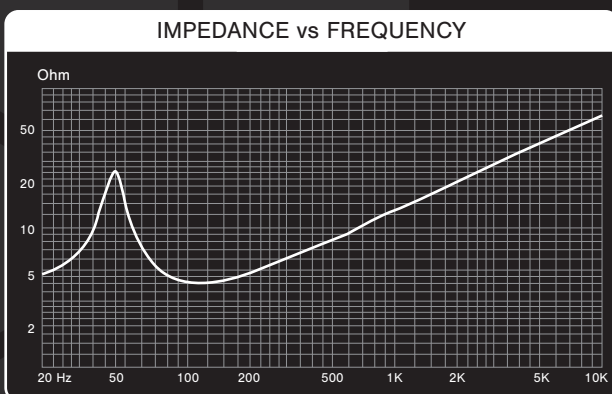

CRPP-BMW1.84

CUSTOM FIT UPGRADE

BMW - MINI

The Cruise series brings you the DLS natural sound engineered for integration. Easy to install and the perfect upgrade from your OEM system.

- Natural and musical under seat subwoofer
- Optimized moving components for low distortion
- Oversized strong magnet solution
- Accurate 8" glass fiber laminated subwoofer
- 2" CCAW voice coil
- Free Flow Hexagon protective grille
- Glass fibre reinforced ABS basket
- High sensitivity play more with less power
- Easy to install
- Detailed assembly guide included

ELECTRO-ACOUSTIC PARAMETERS	
Woofer	
Re	3.3 Ohm
Fs	45Hz
Mms	43.5g
Cms	0.28
Vas	22.63L
Qts	0.71
Qes	0.80
Qms	5.80
Bl	7.10T.m
SPL	86dB 1W/1M
Sd	240cm ²

SPECIFICATIONS	
Woofer	8" / 200mm
Power RMS	120W
Power MAX	240W
Impedance	4 Ohm
Sensitivity	86dB
Freq.range	35Hz - 500Hz