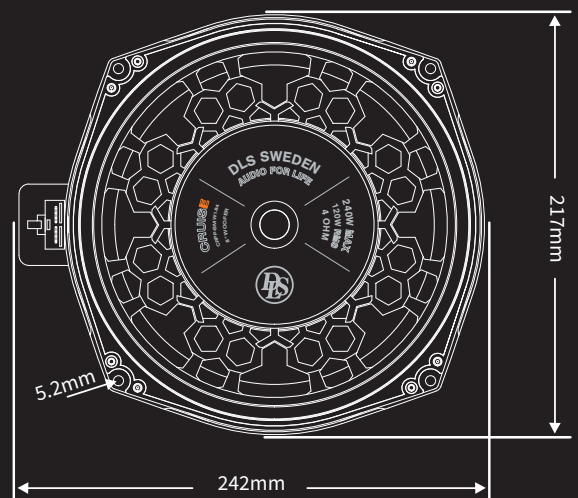

CRPP-BMW1.84

CUSTOM FIT UPGRADE

BMW - MINI

The Cruise series brings you the DLS natural sound engineered for integration. Easy to install and the perfect upgrade from your OEM system.

- Natural and musical under seat subwoofer
- Optimized moving components for low distortion
- Oversized strong magnet solution
- Accurate 8" glass fiber laminated subwoofer
- 2" CCAW voice coil
- Free Flow Hexagon protective grille
- Glass fibre reinforced ABS basket
- High sensitivity play more with less power
- Easy to install
- Detailed assembly guide included

ELECTRO-ACOUSTIC PARAMETERS	
Woofer	
Re	3.3 Ohm
Fs	45Hz
Mms	43.5g
Cms	0.28
Vas	22.63L
Qts	0.71
Qes	0.80
Qms	5.80
Bl	7.10T.m
SPL	86dB 1W/1M
Sd	240cm ²

SPECIFICATIONS	
Woofer	8" / 200mm
Power RMS	120W
Power MAX	240W
Impedance	4 Ohm
Sensitivity	86dB
Freq.range	35Hz - 500Hz