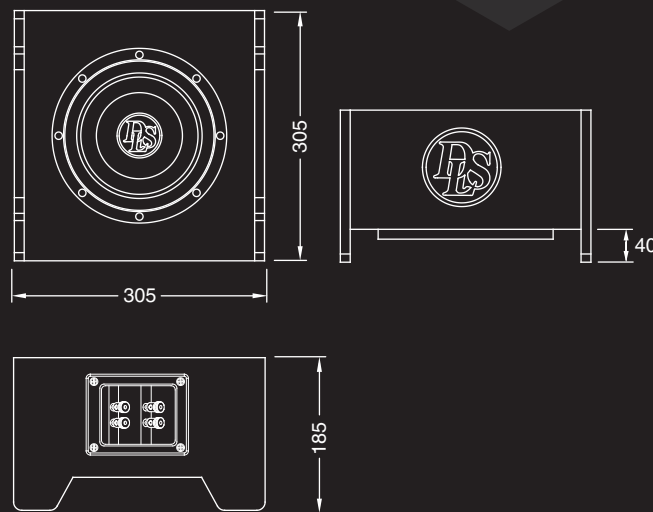

PESB18

DLS SOUND AT GREAT VALUE

1x8" Subwoofer enclosure

The unique DLS audio experience at a great value. An upgrade with durable quality and high performance.

- Sealed Slim Enclosure with a PE 8" subwoofer for an affordable and big bassline without sacrificing musical performance.
- Cabin Gain Down Fire Solution enhancing bass output, is space friendly and gives the driver a safe environment, no need for protective grilles.
- 1 / 2+2 / 4 Ohm terminal configuration lets you choose between multiple amplifier options.
- Best in class - Coated Non-pressed Paper (NPP) cone, strong ferrite magnet including bumped back plate and 4-layer copper voice coil.
- Upgraded with internal bracing, thick baffle MDF construction, custom embroidery and metal badge.

SUBWOOFER SPECIFICATIONS

| Component | Subwoofer |
|-----------------|----------------|
| Size | 8" / 200 mm |
| Impedance | 2+2 Ohm |
| RMS power | 200 W |
| MAX power | 400 W |
| PEAK power | 600W |
| Sensitivity | 85 dB 1W/1M |
| Frequency range | 25 Hz - 300 Hz |

SPECIFICATIONS

| | |
|--------------------|---------------------|
| Component | Subwoofer enclosure |
| Type | Sealed down firing |
| Impedance | 1 / 2+2 / 4 Ohm |
| Size | 8" / 200mm |
| RMS power | 200W |
| MAX power | 400W |
| PEAK power | 600W |
| Weight | 5.5 kg |
| Dimensions (LxWxH) | 305x305x185mm |
| Enclosure volume | 9.3 litres |